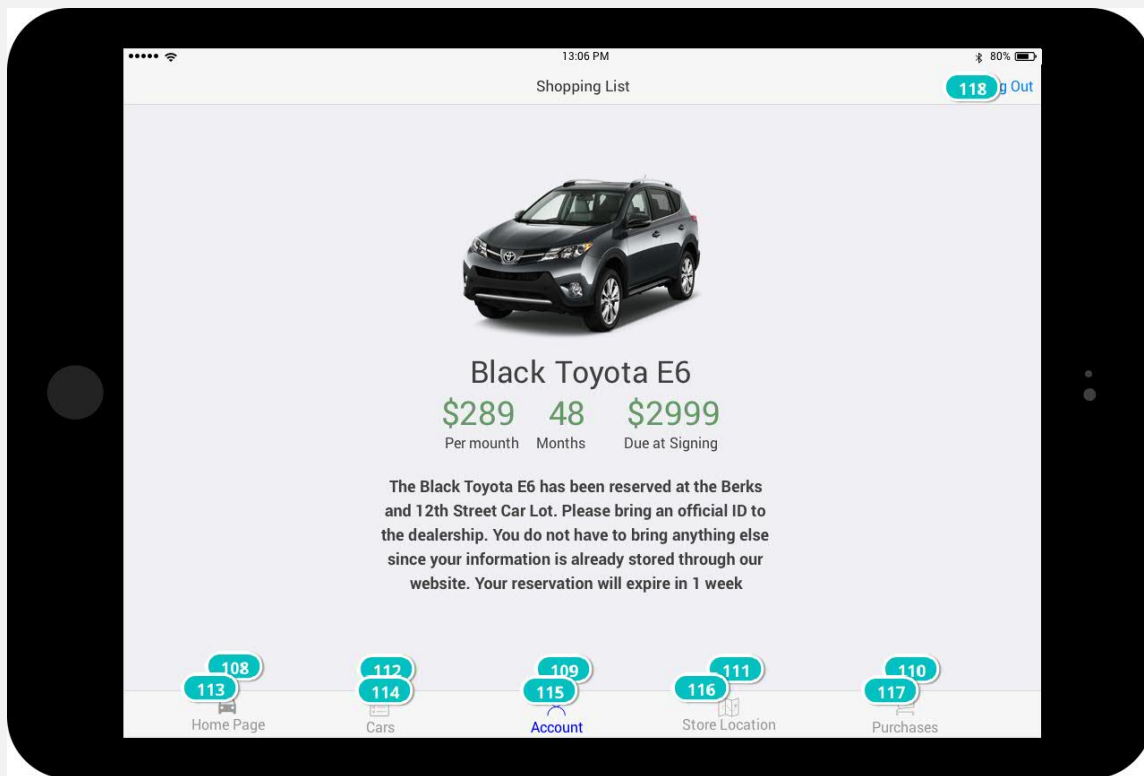

Black Toyota

Interactions

- 89** on Click: goes to 'Home_Page' →
- 90** on Click: goes to 'Account' →
- 91** on Click: goes to 'Map' →
- 92** on Click: goes to 'Cars' →
- 93** on Click: goes to 'Home_Page' →
- 94** on Click: goes to 'Cars' →
- 95** on Click: goes to 'Account' →
- 96** on Click: goes to 'Map' →
- 97** on Click: goes to 'Screen 1' →
- 98** on Click: goes to 'Shopping List' →

Nissan

Interactions

99 on Click: goes to 'Home_Page' →

100 on Click: goes to 'Account' →

101 on Click: goes to 'Map' →

102 on Click: goes to 'Cars' →

103 on Click: goes to 'Home_Page' →

104 on Click: goes to 'Cars' →

105 on Click: goes to 'Account' →

106 on Click: goes to 'Map' →

107 on Click: goes to 'Screen 1' →

Reservation

Interactions

- 108 on Click: goes to 'Home_Page' →
- 109 on Click: goes to 'Account' →
- 110 on Click: goes to 'Shopping List' →
- 111 on Click: goes to 'Map' →
- 112 on Click: goes to 'Cars' →
- 113 on Click: goes to 'Home_Page' →
- 114 on Click: goes to 'Cars' →

- 115 on Click: goes to 'Account' →
- 116 on Click: goes to 'Map' →
- 117 on Click: goes to 'Shopping List' →
- 118 on Click: goes to 'Screen 1' →