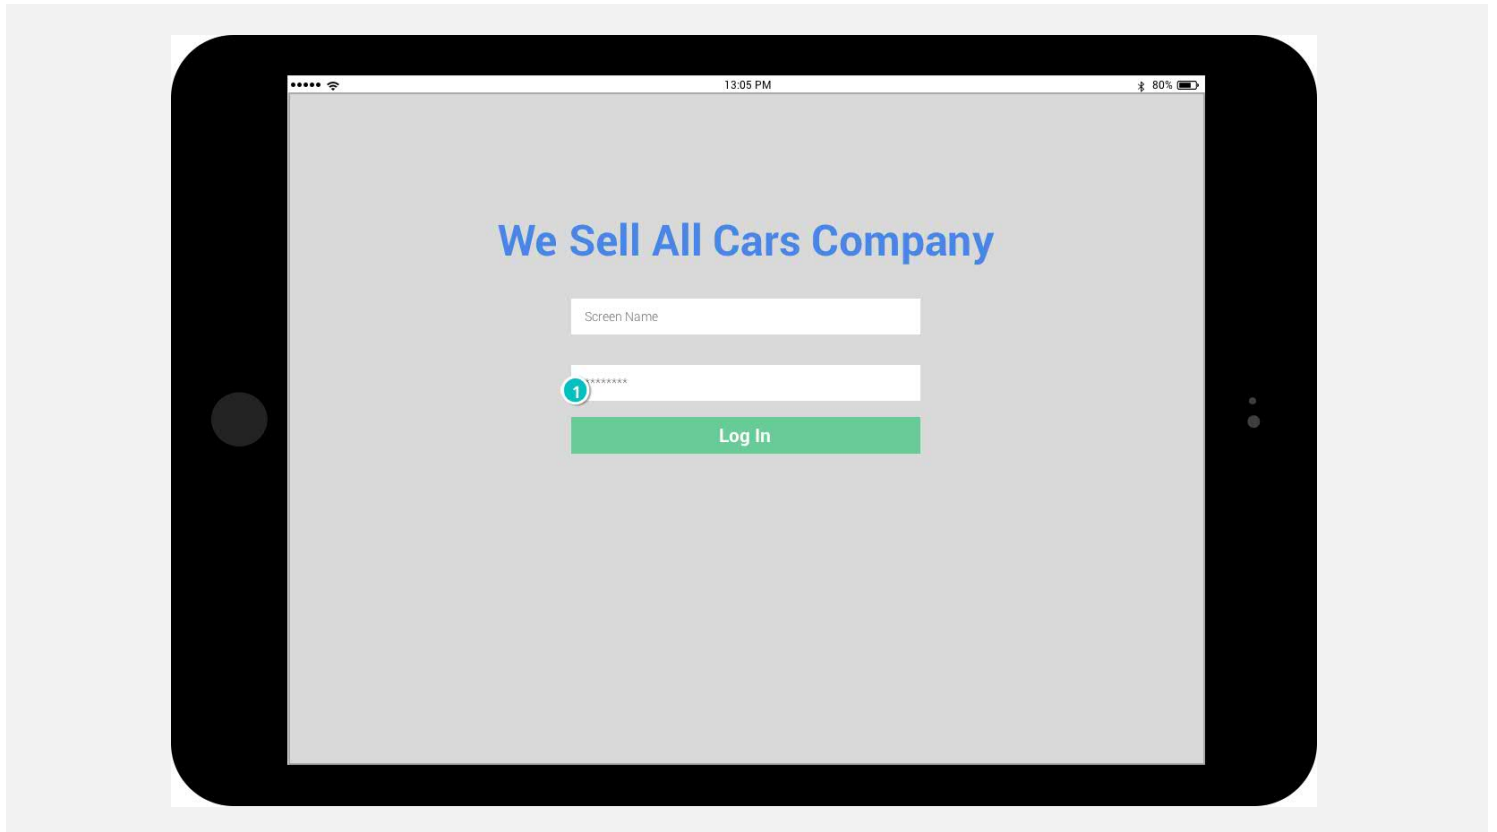

We sell all cars

18/05/16 13:05

Author: John Doe

File name: We sell all cars.vp

Version 1.0

Screen 1

Interactions

- 1 **on Click:** When ((Input-text.value = 'hanastasio') and (Input-text-password.value = 'password')) goes to 'Home_Page' →

Home_Page

Interactions

- 2 on Click: goes to 'Screen 1' →
- 3 on Click: goes to 'Account' →
- 4 on Click: goes to 'Shopping List' →
- 5 on Click: goes to 'Map' →
- 6 on Click: goes to 'Cars' →
- 7 on Click: goes to 'Cars' →
- 8 on Click: goes to 'Account' →
- 9 on Click: goes to 'Map' →
- 10 on Click: goes to 'Shopping List' →
- 11 on Click: goes to 'All_Cars' →