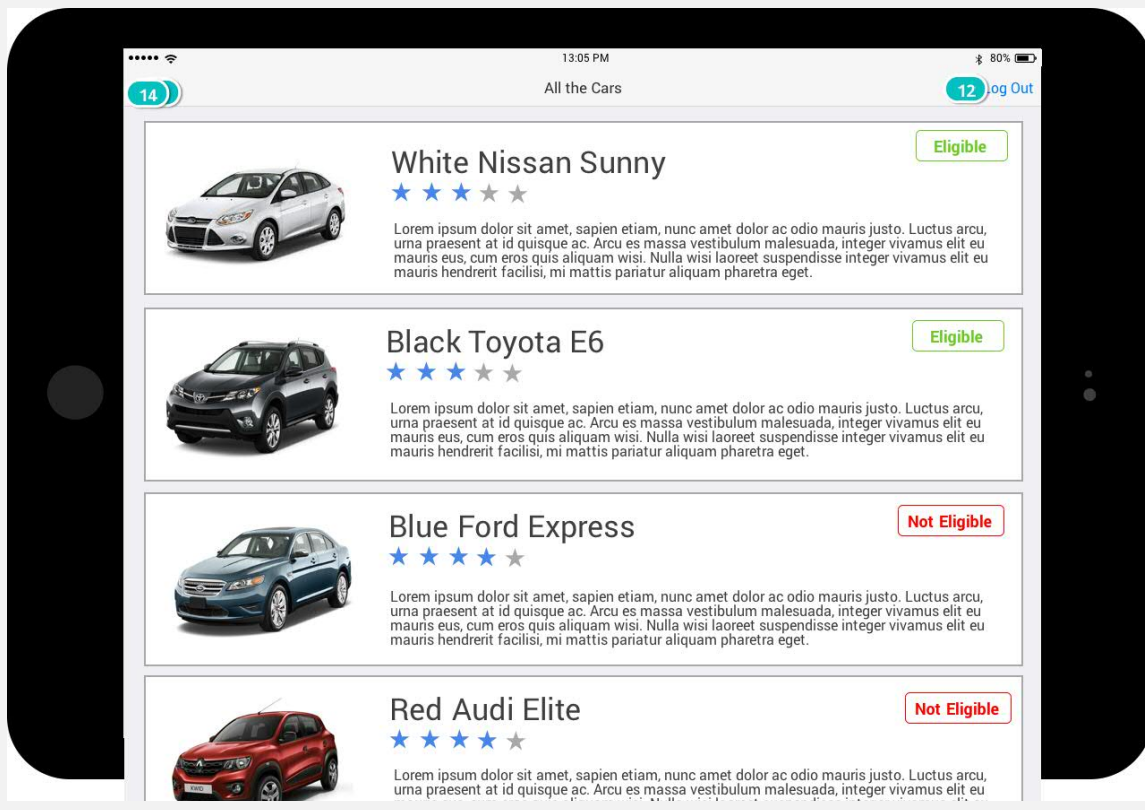

We sell all cars

18/05/16 13:05

Author: John Doe

File name: We sell all cars.vp

Version 1.0

Screen 1

Interactions

- 1 **on Click:** When ((Input-text.value = 'hanastasio') and (Input-text-password.value = 'password')) goes to 'Home_Page' →

Home_Page

Interactions

- 2 on Click: goes to 'Screen 1' →
- 3 on Click: goes to 'Account' →
- 4 on Click: goes to 'Shopping List' →
- 5 on Click: goes to 'Map' →
- 6 on Click: goes to 'Cars' →
- 7 on Click: goes to 'Cars' →
- 8 on Click: goes to 'Account' →
- 9 on Click: goes to 'Map' →
- 10 on Click: goes to 'Shopping List' →
- 11 on Click: goes to 'All_Cars' →

All_Cars

Interactions

- 12** on Click: goes to 'Screen 1' →
- 13** on Click: goes to 'Home_Page' →
- 14** on Click: goes to 'Home_Page' →

Cars

Interactions

- 15 on Click: goes to 'Home_Page' →
- 16 on Click: goes to 'Account' →
- 17 on Click: goes to 'Shopping List' →
- 18 on Click: goes to 'Map' →
- 19 on Click: goes to 'Home_Page' →
- 20 on Click: goes to 'Account' →
- 21 on Click: goes to 'Map' →
- 22 on Click: goes to 'Shopping List' →
- 23 on Click: goes to 'Screen 1' →
- 24 on Click: goes to 'Nissan' →
- 25 on Click: goes to 'Nissan' →
- 26 on Click: goes to 'Nissan' →
- 27 on Click: goes to 'Nissan' →
- 28 on Click: goes to 'Nissan' →
- 29 on Click: goes to 'Black Toyota' →
- 30 on Click: goes to 'Black Toyota' →
- 31 on Click: goes to 'Black Toyota' →
- 32 on Click: goes to 'Black Toyota' →
- 33 on Click: goes to 'Black Toyota' →

Nissan

Interactions

99 on Click: goes to 'Home_Page' →

100 on Click: goes to 'Account' →

101 on Click: goes to 'Map' →

102 on Click: goes to 'Cars' →

103 on Click: goes to 'Home_Page' →

104 on Click: goes to 'Cars' →