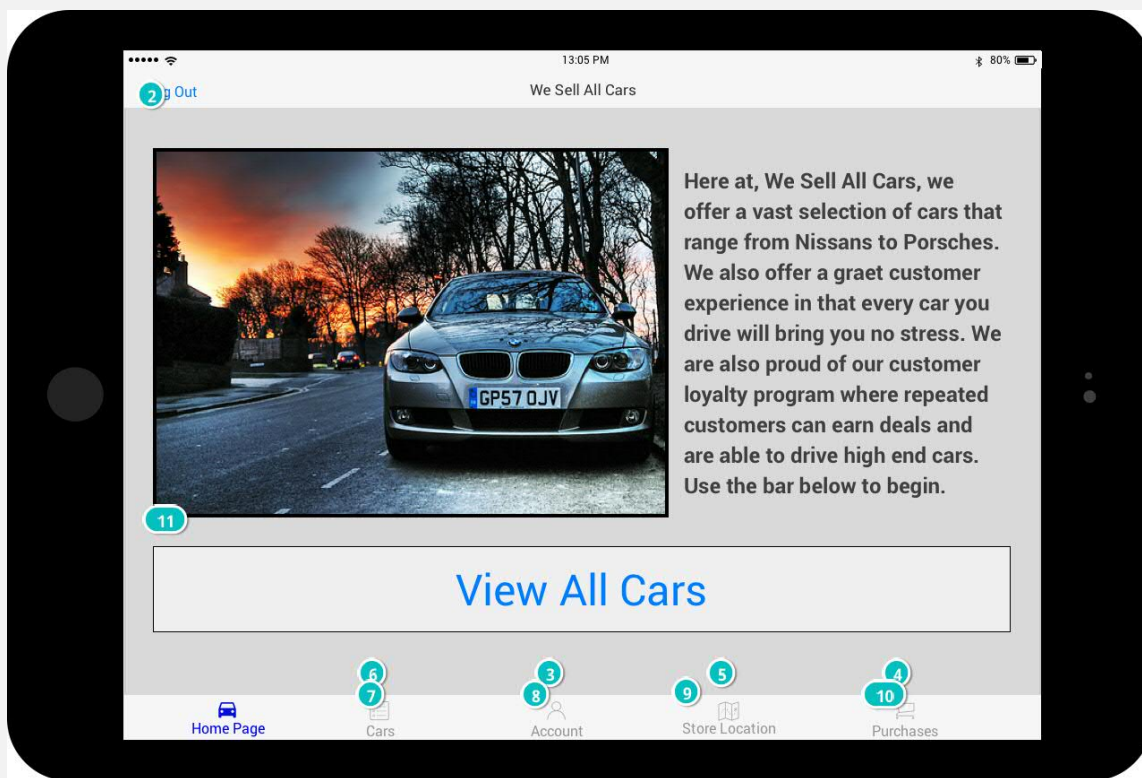

We sell all cars

18/05/16 13:05

Author: John Doe

File name: We sell all cars.vp

Version 1.0

Screen 1

Interactions

- 1 **on Click:** When ((Input-text.value = 'hanastasio') and (Input-text-password.value = 'password')) goes to 'Home_Page' →

Home_Page

Interactions

- 2 on Click: goes to 'Screen 1' →
- 3 on Click: goes to 'Account' →
- 4 on Click: goes to 'Shopping List' →
- 5 on Click: goes to 'Map' →
- 6 on Click: goes to 'Cars' →
- 7 on Click: goes to 'Cars' →
- 8 on Click: goes to 'Account' →
- 9 on Click: goes to 'Map' →
- 10 on Click: goes to 'Shopping List' →
- 11 on Click: goes to 'All_Cars' →

All_Cars

Interactions

- 12** on Click: goes to 'Screen 1' →
- 13** on Click: goes to 'Home_Page' →
- 14** on Click: goes to 'Home_Page' →

Cars

Interactions

- 15 on Click: goes to 'Home_Page' →
- 16 on Click: goes to 'Account' →
- 17 on Click: goes to 'Shopping List' →
- 18 on Click: goes to 'Map' →
- 19 on Click: goes to 'Home_Page' →
- 20 on Click: goes to 'Account' →
- 21 on Click: goes to 'Map' →
- 22 on Click: goes to 'Shopping List' →
- 23 on Click: goes to 'Screen 1' →
- 24 on Click: goes to 'Nissan' →
- 25 on Click: goes to 'Nissan' →
- 26 on Click: goes to 'Nissan' →
- 27 on Click: goes to 'Nissan' →
- 28 on Click: goes to 'Nissan' →
- 29 on Click: goes to 'Black Toyota' →
- 30 on Click: goes to 'Black Toyota' →
- 31 on Click: goes to 'Black Toyota' →
- 32 on Click: goes to 'Black Toyota' →
- 33 on Click: goes to 'Black Toyota' →

Nissan

Interactions

99 on Click: goes to 'Home_Page' →

100 on Click: goes to 'Account' →

101 on Click: goes to 'Map' →

102 on Click: goes to 'Cars' →

103 on Click: goes to 'Home_Page' →

104 on Click: goes to 'Cars' →